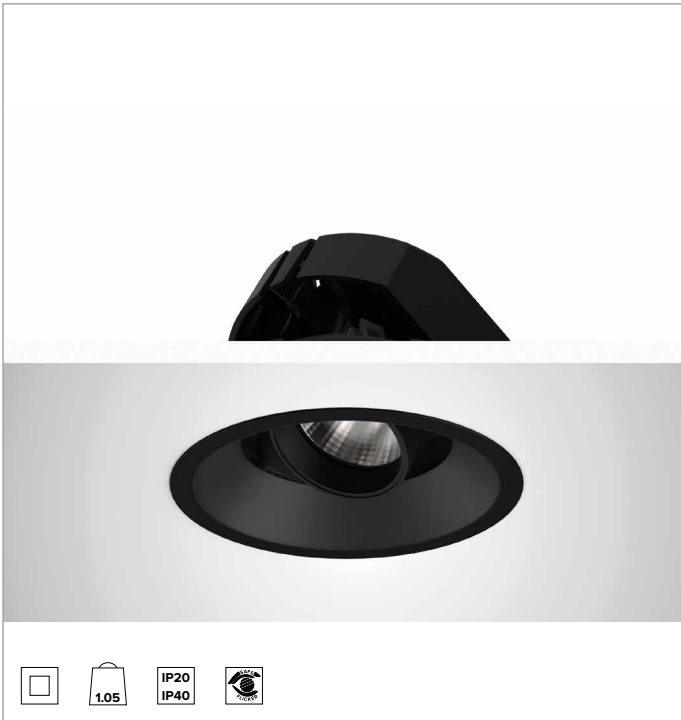

# 1T8656EL | CCTEVO ARCHITECTURAL 160

## Adjustable recessed LED projector in a trim version

		4000K	H(m)	D(m)	E <sub>max</sub> (lx)
		Ra90		55°	
		Fixture Power	34W	1	1.04 4306
		Source Flux	4523lm	2	2.08 1076
		Fixture Flux	3410lm	3	3.13 478
		Efficacy	100lm/W	4	4.17 269
TS1279	I <sub>max</sub> =975cd/klm	I <sub>max</sub>	4409cd	5	5.21 172