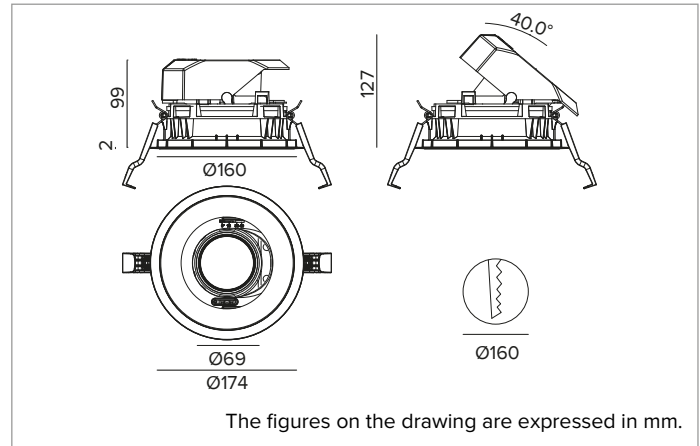

## Adjustable recessed LED projector in a trim version

		4000K	H(m)	D(m)	E <sub>max</sub> (lx)
		Ra90		55°	
		Fixture Power	34W	1	1.04 4306
		Source Flux	4523lm	2	2.08 1076
		Fixture Flux	3410lm	3	3.13 478
		Efficacy	100lm/W	4	4.17 269
TS1279	I <sub>max</sub> =975cd/klm	I <sub>max</sub>	4409cd	5	5.21 172